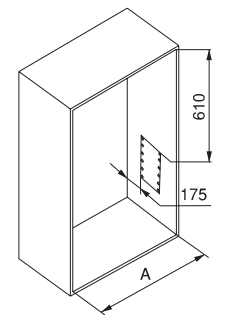

Hang pull down wardrobe rail lift

A	Finishing	Quantity	Cod.
450 - 600	Textured stone color painted	1	9283749
600 - 830	Textured stone color painted	1	9283849
830 - 1150	Textured stone color painted	1	9283949

Steel adn plastic

Side supplement for Hang pull down wardrobe rail lift

Finishing	Quantity	Cod.
Textured stone color painted	2	7085049

Plastic