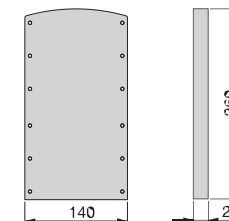

Side supplement for Hang pull down wardrobe rail lift

Finishing	Quantity	Cod.
Textured stone color painted	2	7085049

Plastic