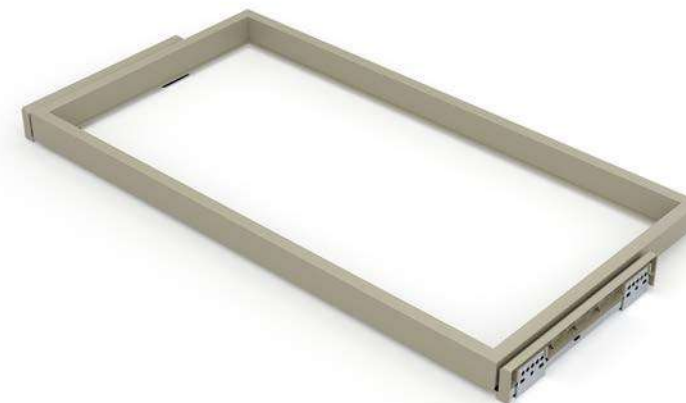

Rack with soft-close slides for cabinet accessories

A	B	Finishing	Quantity	Cod.
560 - 594	483 (M60)	Textured stone color painted	2	7113049
623 - 657	546	Textured stone color painted	2	7113149
682 - 716	605	Textured stone color painted	2	7113249
741 - 775	664	Textured stone color painted	2	7113349
760 - 794	683 (M80)	Textured stone color painted	2	7113449
798 - 832	721	Textured stone color painted	2	7113549
832 - 866	755	Textured stone color painted	2	7113649
860 - 894	783 (M90)	Textured stone color painted	2	7113749
923 - 957	846	Textured stone color painted	2	7113849
982 - 1.016	905	Textured stone color painted	2	7113949
1.041 - 1.075	964	Textured stone color painted	2	7114049

Aluminium, Plastic