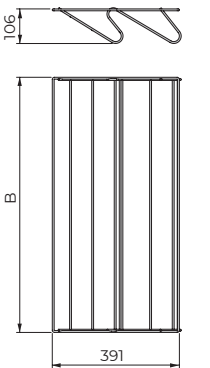

Shoe drawer for closets and dressers

B	Finishing	Quantity	Cod.
482 (M60)	Textured stone color painted	2	7114449
682 (M80)	Textured stone color painted	2	7114549
782 (M90)	Textured stone color painted	2	7114649

Steel