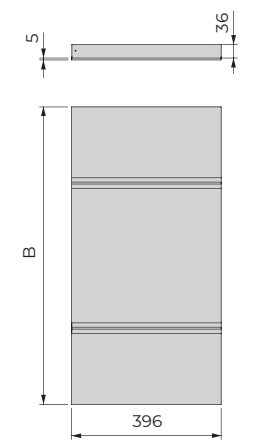

Tray or shelf for closets and dressers

B	Finishing	Quantity	Cod.
483 (M60)	Textured stone color painted	2	7115149
683 (M80)	Textured stone color painted	2	7115249
783 (M90)	Textured stone color painted	2	7115349

Steel