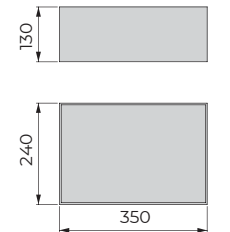

Steel

Closet and dressing room organiser basket

| Finishing | Quantity | Cod. |
|--------------------|----------|---------|
| Grey textil effect | 6 | 7115827 |

Textile

Set of 7 trouser rods for closets and dressing rooms