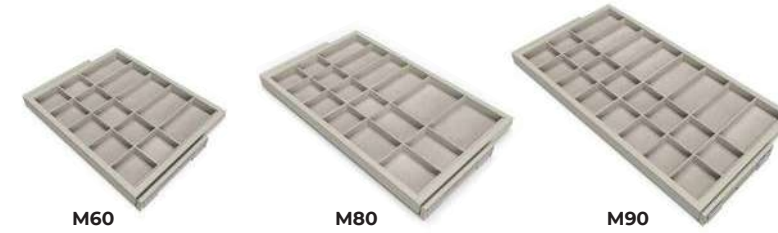

Steel

Left

Right

Drawer organiser

| B | Finishing | Quantity | Cod. |
|-----------|------------------------------|----------|---------|
| 483 (M60) | Textured stone color painted | 1 | 7028654 |
| 683 (M80) | Textured stone color painted | 1 | 7028754 |
| 783 (M90) | Textured stone color painted | 1 | 7028854 |