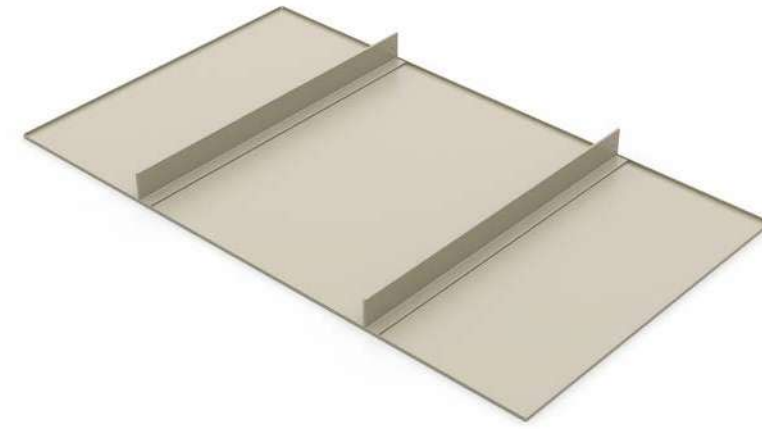

Tray or shelf for closets and dressers

B	Finishing	Quantity	Cod.
483 (M60)	Textured stone color painted	2	7115149
683 (M80)	Textured stone color painted	2	7115249
783 (M90)	Textured stone color painted	2	7115349

Steel