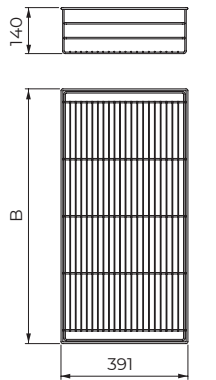

Drawer or wire basket for closets and dressers

B	Finishing	Quantity	Cod.
482 (M60)	Textured stone color painted	2	7114749
682 (M80)	Textured stone color painted	2	7114849
782 (M90)	Textured stone color painted	2	7114949

Steel