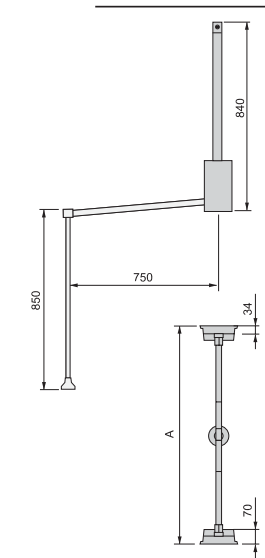

A	Finishing	Quantity	Cod.
450 - 600	Textured stone color painted	1	9283749
600 - 830	Textured stone color painted	1	9283849
830 - 1150	Textured stone color painted	1	9283949

Steel adn plastic