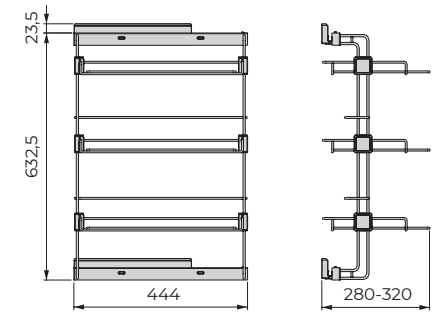

Pull-out side shoe rack for closets and walk-in closets

Hand	Finishing	Quantity	Cod.
Right	Textured stone color painted	1	7112649
Left	Textured stone color painted	1	7112749

Steel

Left

Right