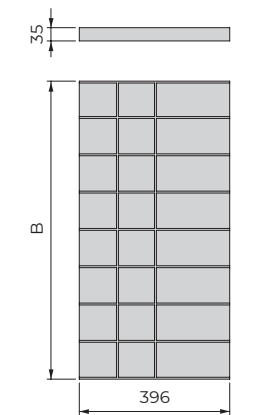

Organiser drawer for closets and dressers

B	Finishing	Quantity	Cod.
483 (M60)	Textured stone color painted	1	711149
683 (M80)	Textured stone color painted	1	7111249
783 (M90)	Textured stone color painted	1	7111349

Wood